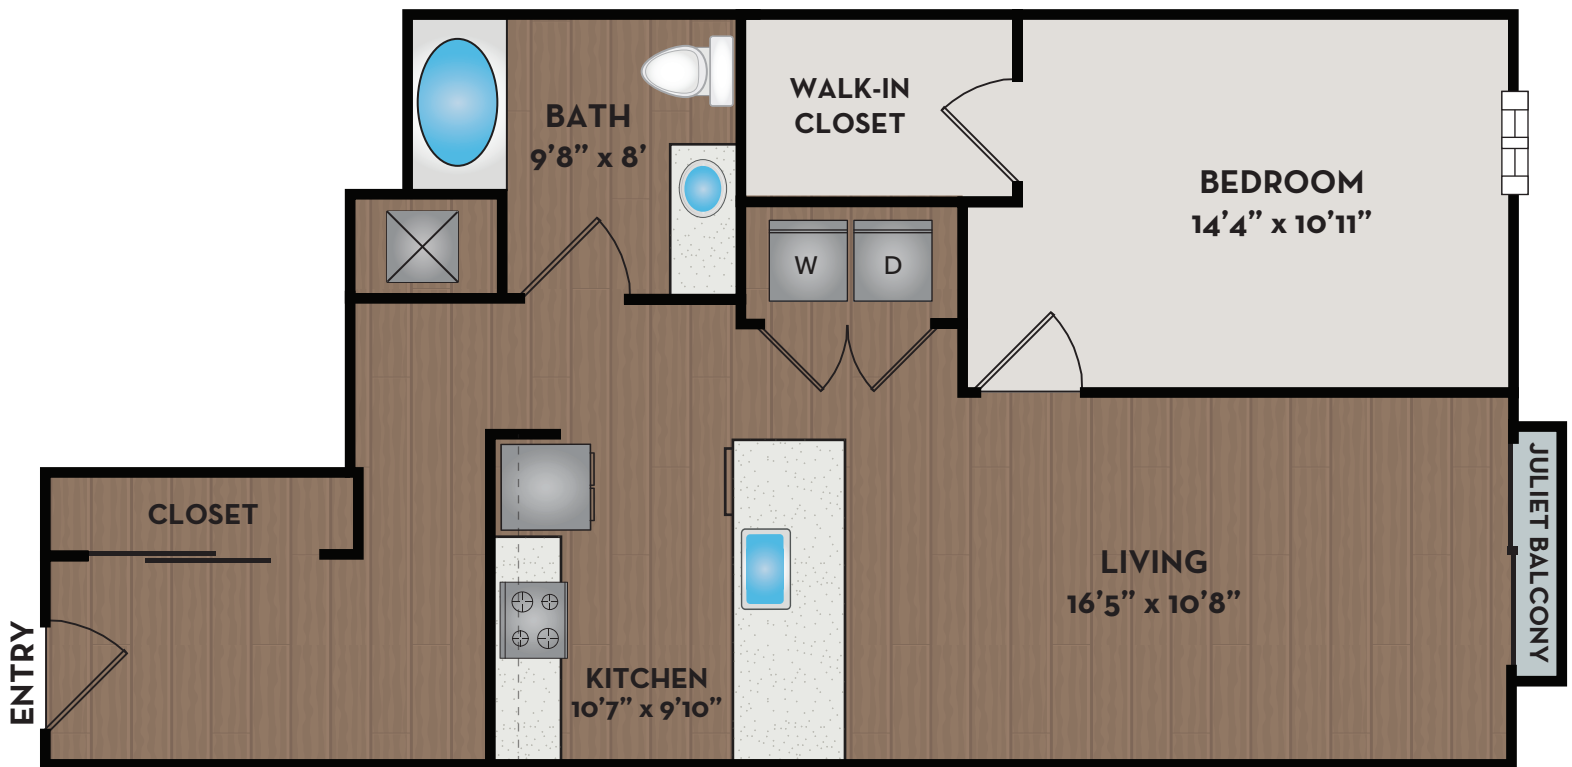

BEDROOM
9'11" x 9'7"

BATH
10'1" x 5'8"

CLOSET

CLOSET

W/D

ENTRY

BOTANICA V
STUDIO
610 SQ FT

*For representation only and may vary.

*For representation only and may vary.

EVERGREEN V
1 BEDROOM / 1 BATHROOM
866 SQ FT

*For representation only and may vary.

EVERGREEN VI
1 BEDROOM / 1 BATHROOM
876 SQ FT
*For representation only and may vary.

EVERGREEN VII
1 BEDROOM / 1 BATH
877 SQ FT

*For representation only and may vary.

MARKET VIII
1 BEDROOM / 1 BATH
786 SQ FT

*For representation only and may vary.

MARKET X
LIVEWORK
802 SQ FT

*For representation only and may vary.

*For representation only and may vary.

ENTRY

PIER V
 2 BEDROOMS / 2 BATHROOMS
 1,036 SQ FT

*For representation only and may vary.

PIER VI
 2 BEDROOMS / 2 BATHROOMS
 1,038 SQ FT

*For representation only and may vary.