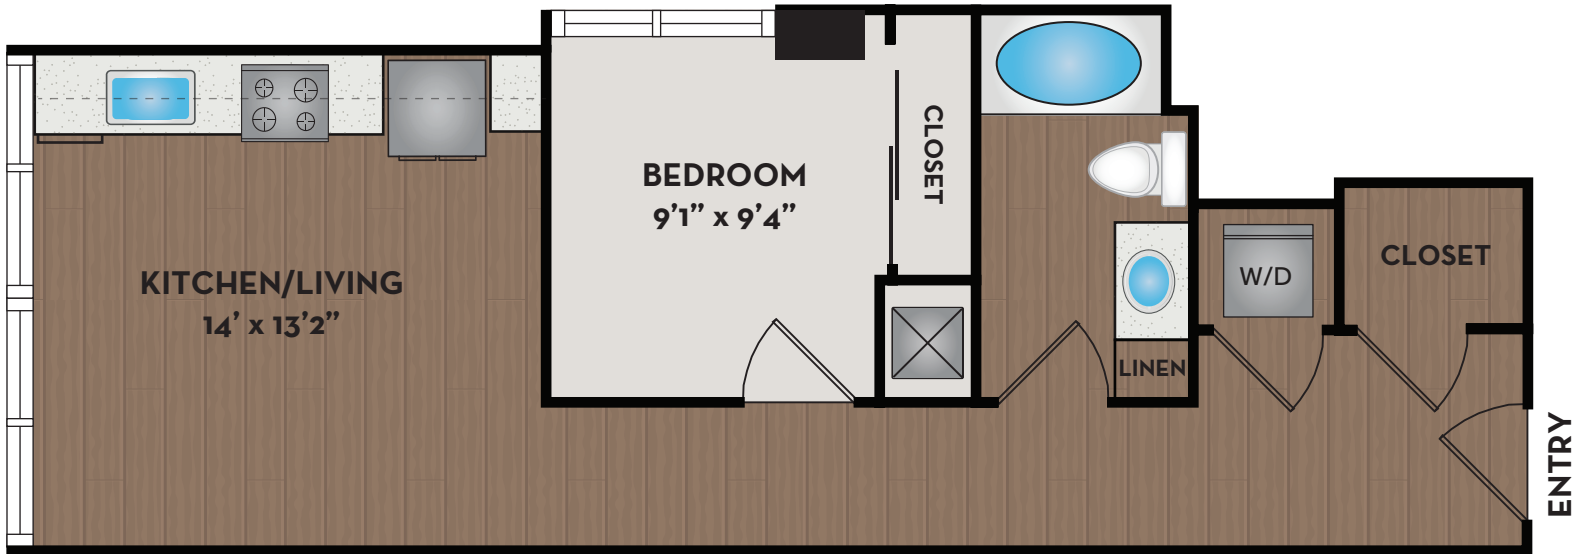

BATH
8'5" x 7'5"

W/D

ENTRY

BOTANICA IV
STUDIO
596 SQ FT

*For representation only and may vary.

BALCONIES - LEVELS 5 & 6

LIVING
8' x 13'5"

KITCHEN
9'4" x 9'10"

BEDROOM
9'11" x 9'7"

BATH
10'1" x 5'8"

CLOSET

CLOSET

W/D

ENTRY

BOTANICA V
STUDIO
610 SQ FT

*For representation only and may vary.

BOTANICA VI
STUDIO
674 SQ FT

*For representation only and may vary.

BOTANICA VII
LIVEWORK
675 SQ FT

*For representation only and may vary.

BOTANICA VIII
STUDIO
690 SQ FT

*For representation only and may vary.

BOTANICA IX
STUDIO
704 SQ FT

*For representation only and may vary.

BOTANICA X
STUDIO
704 SQ FT

*For representation only and may vary.

EVERGREEN I
1 BEDROOM / 1 BATHROOM
597 SQ FT

*For representation only and may vary.