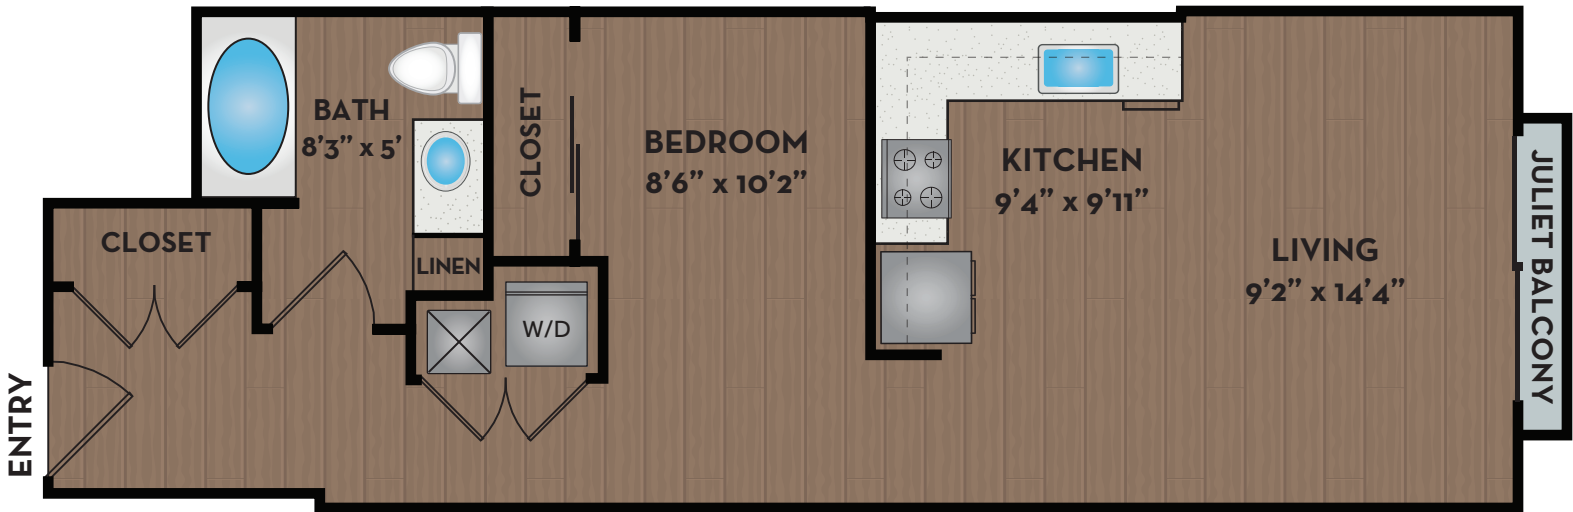

BATH
8'5" x 7'5"

W/D

ENTRY

BOTANICA IV
STUDIO
596 SQ FT

*For representation only and may vary.

BALCONIES - LEVELS 5 & 6

LIVING
8' x 13'5"

KITCHEN
9'4" x 9'10"

BEDROOM
9'11" x 9'7"

BATH
10'1" x 5'8"

CLOSET

CLOSET

W/D

ENTRY

BOTANICA V
STUDIO
610 SQ FT

*For representation only and may vary.

BOTANICA VI
STUDIO
674 SQ FT

*For representation only and may vary.

BOTANICA VII
LIVEWORK
675 SQ FT

*For representation only and may vary.

BOTANICA VIII
STUDIO
690 SQ FT

*For representation only and may vary.

BOTANICA IX
STUDIO
704 SQ FT

*For representation only and may vary.

BOTANICA X
STUDIO
704 SQ FT

*For representation only and may vary.

EVERGREEN I
1 BEDROOM / 1 BATHROOM
597 SQ FT

*For representation only and may vary.