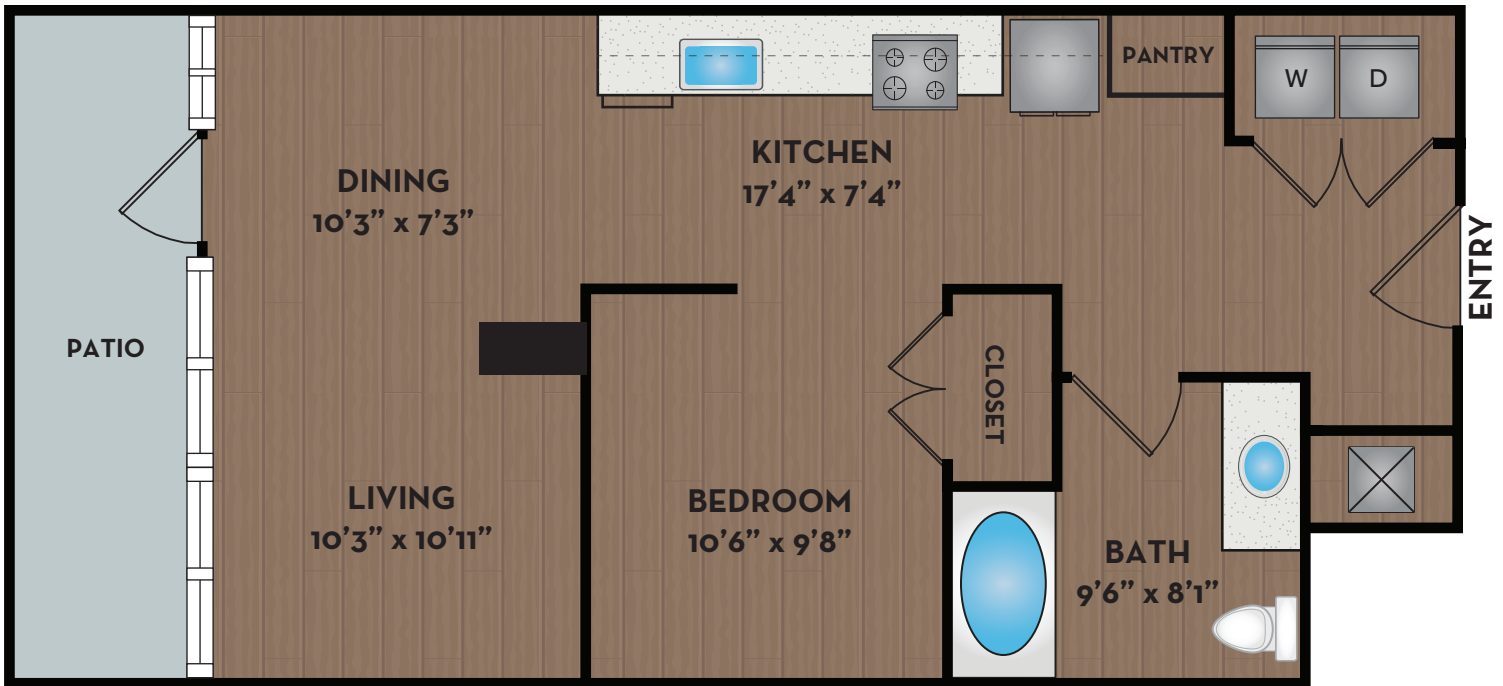

BATH
8'5" x 7'5"

W/D

ENTRY

BOTANICA IV
STUDIO
596 SQ FT

*For representation only and may vary.

BALCONIES - LEVELS 5 & 6

LIVING
8' x 13'5"

KITCHEN
9'4" x 9'10"

BEDROOM
9'11" x 9'7"

BATH
10'1" x 5'8"

CLOSET

CLOSET

W/D

ENTRY

BOTANICA V
STUDIO
610 SQ FT

*For representation only and may vary.

BOTANICA VI
STUDIO
674 SQ FT

*For representation only and may vary.

BOTANICA VII
LIVEWORK
675 SQ FT

*For representation only and may vary.

BOTANICA VIII
STUDIO
690 SQ FT

*For representation only and may vary.

BOTANICA IX
STUDIO
704 SQ FT

*For representation only and may vary.

BOTANICA X
STUDIO
704 SQ FT

*For representation only and may vary.

EVERGREEN I
1 BEDROOM / 1 BATHROOM
597 SQ FT

*For representation only and may vary.