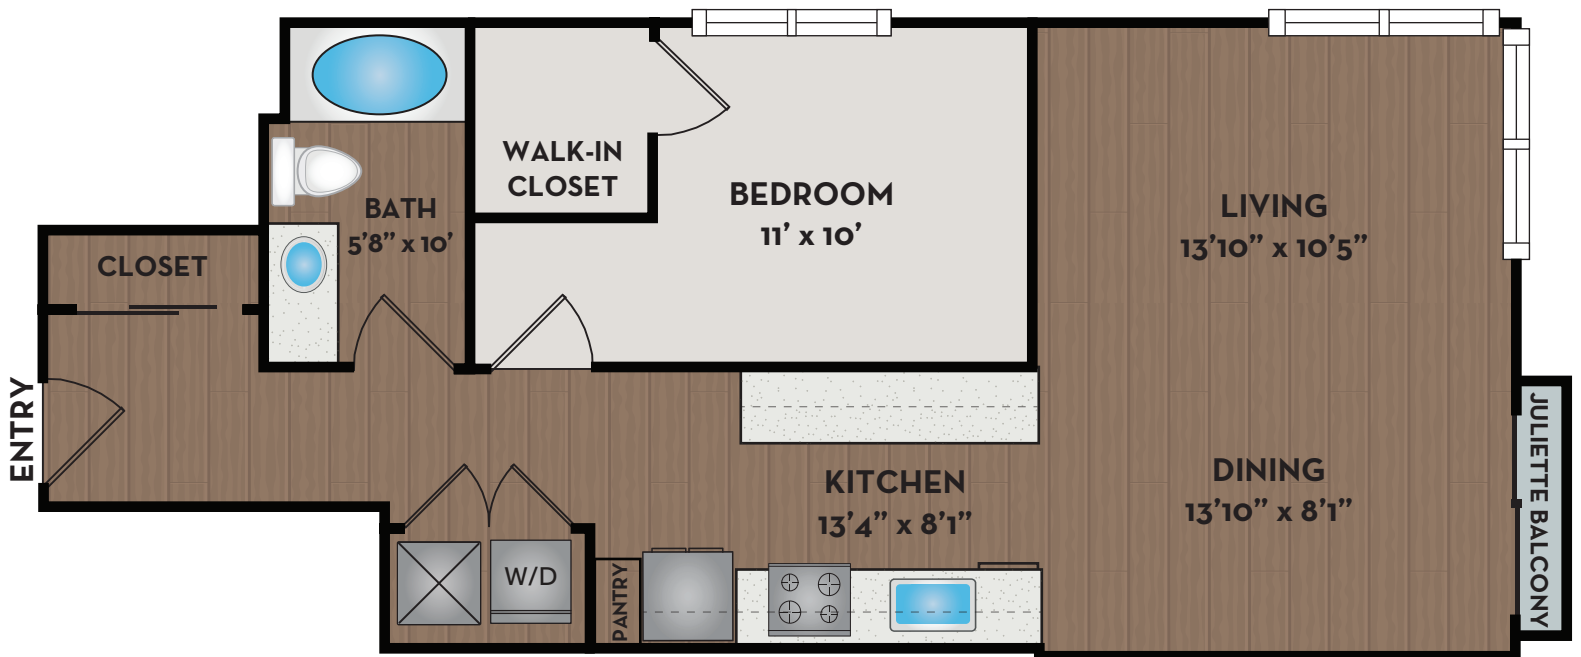

BEDROOM
9'11" x 9'7"

BATH
10'1" x 5'8"

CLOSET

CLOSET

W/D

ENTRY

BOTANICA V
STUDIO
610 SQ FT

*For representation only and may vary.

*For representation only and may vary.

EVERGREEN V
1 BEDROOM / 1 BATHROOM
866 SQ FT

*For representation only and may vary.

EVERGREEN VI
1 BEDROOM / 1 BATHROOM
876 SQ FT
*For representation only and may vary.

EVERGREEN VII
1 BEDROOM / 1 BATH
877 SQ FT

*For representation only and may vary.

MARKET VIII
1 BEDROOM / 1 BATH
786 SQ FT

*For representation only and may vary.

MARKET X
LIVEWORK
802 SQ FT

*For representation only and may vary.

*For representation only and may vary.

ENTRY

PIER V
 2 BEDROOMS / 2 BATHROOMS
 1,036 SQ FT

*For representation only and may vary.

PIER VI
 2 BEDROOMS / 2 BATHROOMS
 1,038 SQ FT

*For representation only and may vary.