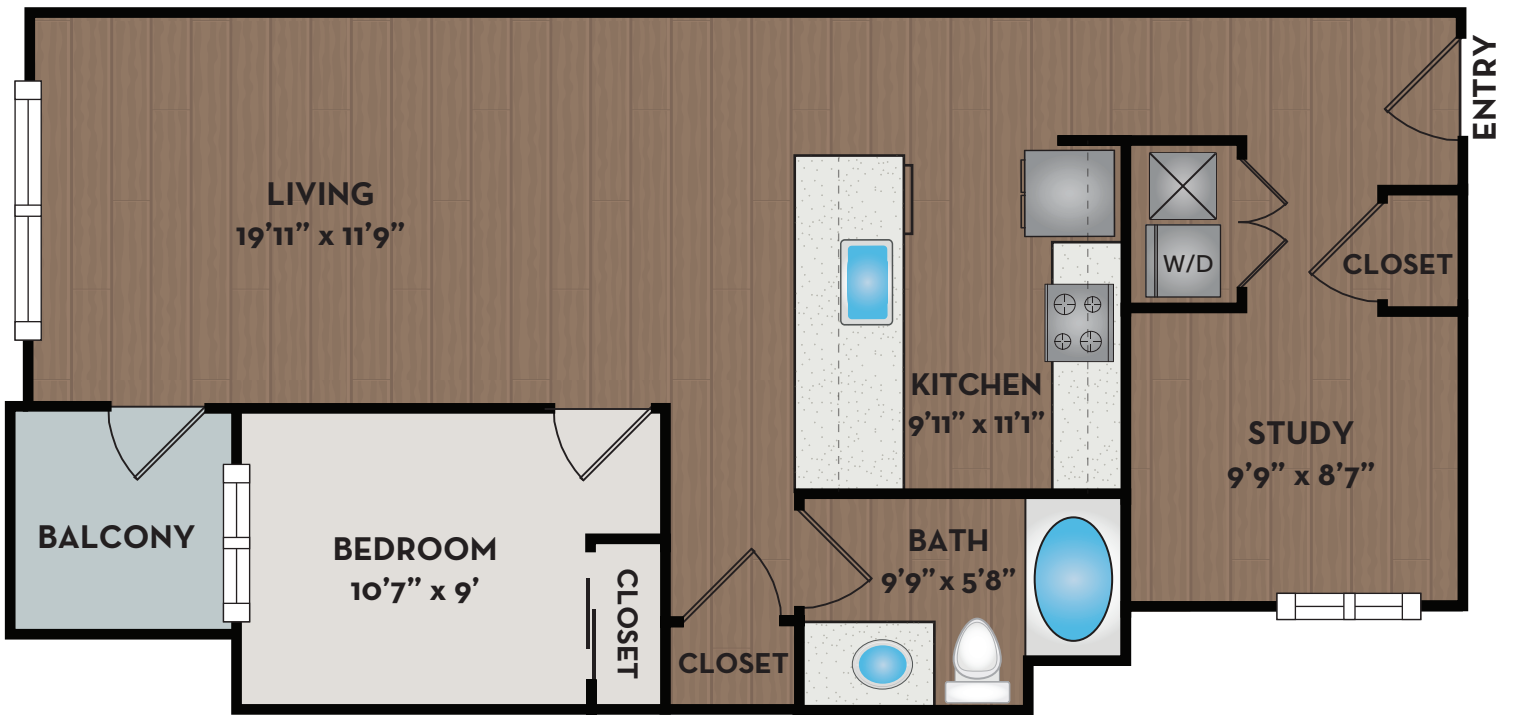

BEDROOM
9'11" x 9'7"

BATH
10'1" x 5'8"

CLOSET

CLOSET

W/D

ENTRY

BOTANICA V
STUDIO
610 SQ FT

*For representation only and may vary.

EVERGREEN VII
1 BEDROOM / 1 BATH
877 SQ FT

*For representation only and may vary.

MARKET VIII
1 BEDROOM / 1 BATH
786 SQ FT

*For representation only and may vary.

MARKET X
LIVEWORK
802 SQ FT

*For representation only and may vary.

PACIFIC III
1 BEDROOM / 1 BATH + STUDY
867 SQ FT

*For representation only and may vary.

PACIFIC VIII
1 BEDROOM / 1 BATH + STUDY
952 SQ FT

*For representation only and may vary.

PIER III
 2 BEDROOMS / 2 BATHROOMS
 1,028 SQ FT

*For representation only and may vary.

ENTRY

PIER V
 2 BEDROOMS / 2 BATHROOMS
 1,036 SQ FT

*For representation only and may vary.

PIER VI
 2 BEDROOMS / 2 BATHROOMS
 1,038 SQ FT

*For representation only and may vary.