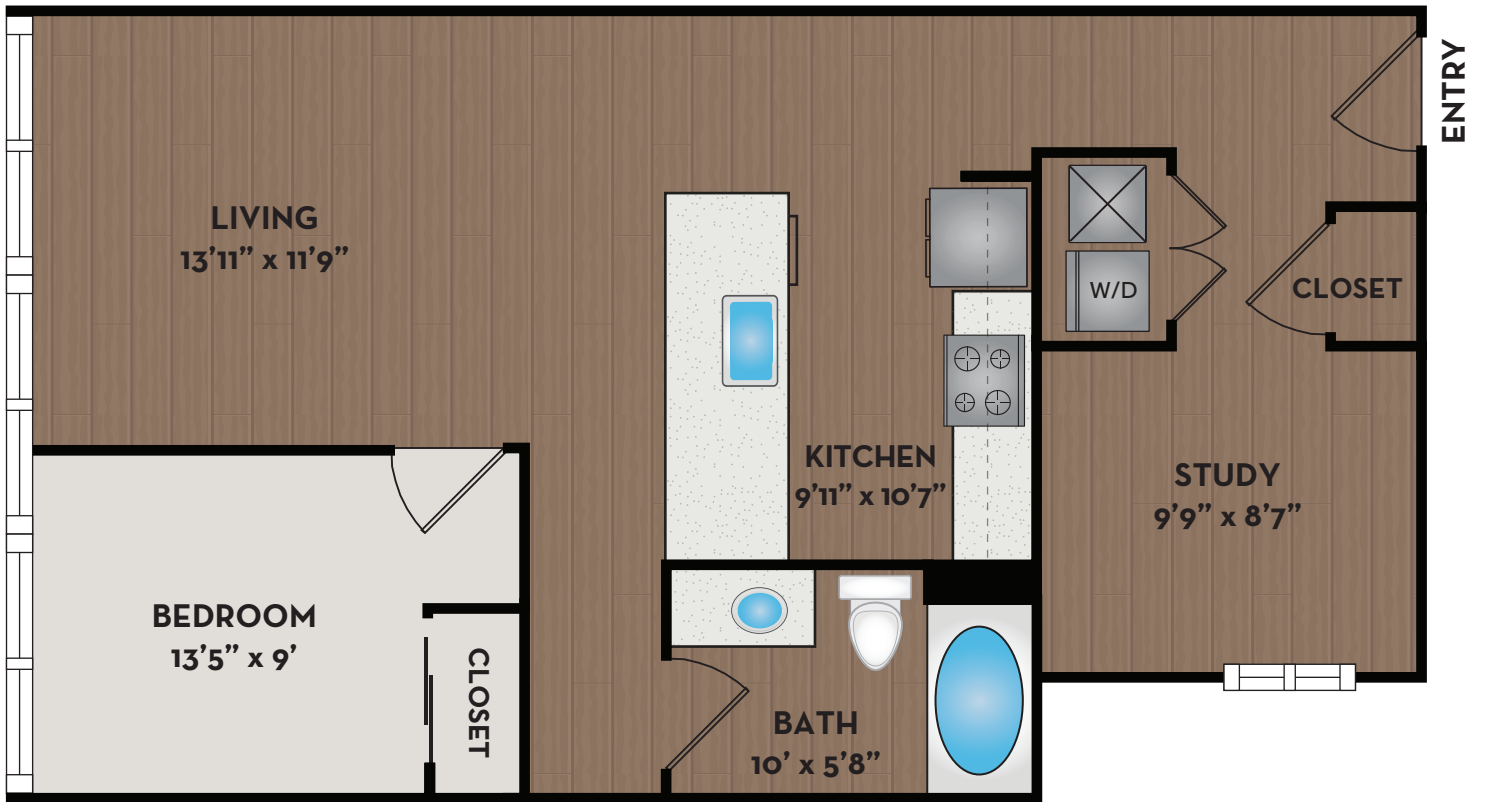

BATH
8'5" x 7'5"

W/D

ENTRY

BOTANICA IV
STUDIO
596 SQ FT

*For representation only and may vary.

BALCONIES - LEVELS 5 & 6

LIVING
8' x 13'5"

KITCHEN
9'4" x 9'10"

BEDROOM
9'11" x 9'7"

BATH
10'1" x 5'8"

CLOSET

CLOSET

W/D

ENTRY

BOTANICA V
STUDIO
610 SQ FT

*For representation only and may vary.

EVERGREEN VII
1 BEDROOM / 1 BATH
877 SQ FT

*For representation only and may vary.

MARKET VIII
1 BEDROOM / 1 BATH
786 SQ FT

*For representation only and may vary.

MARKET X
LIVEWORK
802 SQ FT

*For representation only and may vary.

*For representation only and may vary.

ENTRY

PIER V
 2 BEDROOMS / 2 BATHROOMS
 1,036 SQ FT

*For representation only and may vary.

PIER VI
 2 BEDROOMS / 2 BATHROOMS
 1,038 SQ FT

*For representation only and may vary.