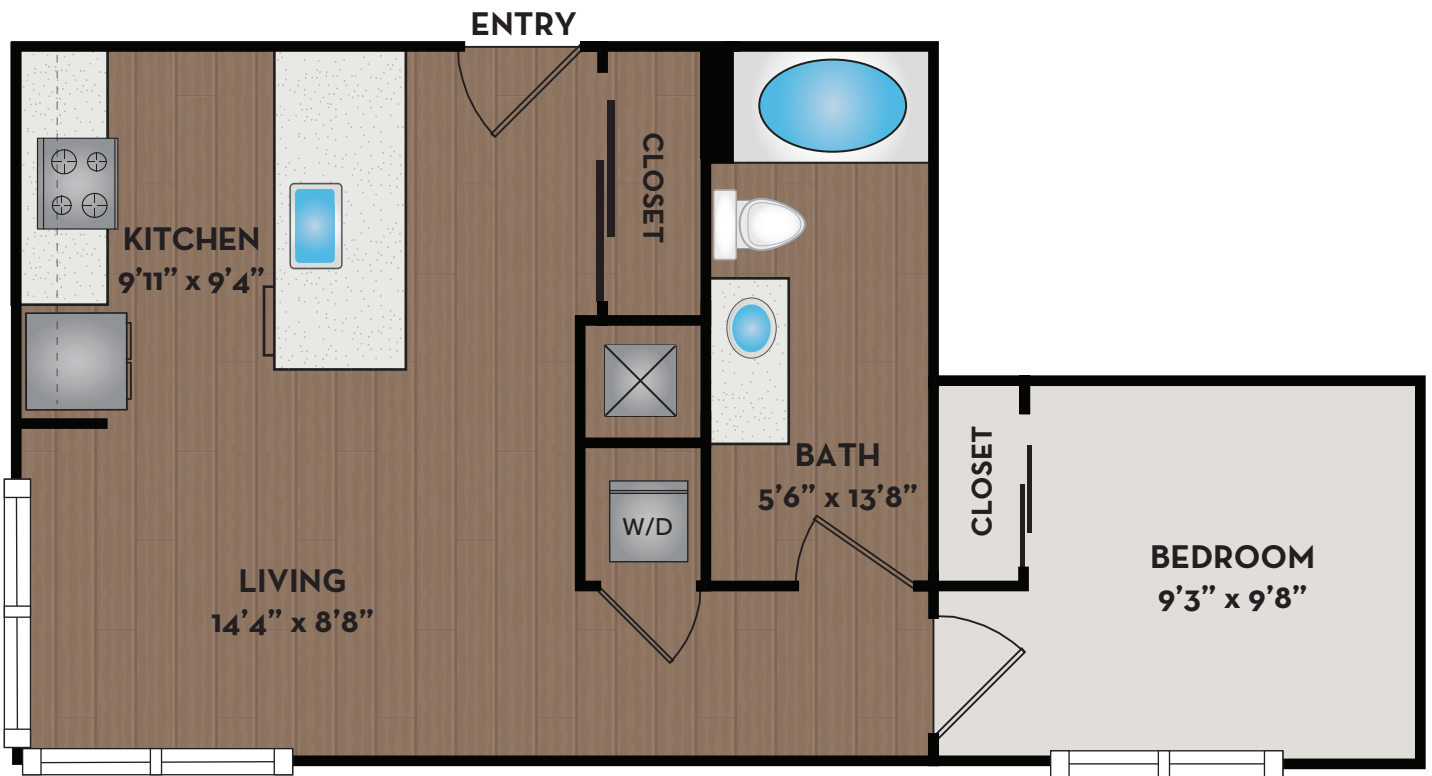

BATH
8'5" x 7'5"

W/D

ENTRY

BOTANICA IV
STUDIO
596 SQ FT

*For representation only and may vary.

BALCONIES - LEVELS 5 & 6

LIVING
8' x 13'5"

KITCHEN
9'4" x 9'10"

BEDROOM
9'11" x 9'7"

BATH
10'1" x 5'8"

CLOSET

CLOSET

W/D

ENTRY

BOTANICA V
STUDIO
610 SQ FT

*For representation only and may vary.

BOTANICA VI
STUDIO
674 SQ FT

*For representation only and may vary.

BOTANICA VII
LIVEWORK
675 SQ FT

*For representation only and may vary.

BOTANICA VIII
STUDIO
690 SQ FT

*For representation only and may vary.

BOTANICA IX
STUDIO
704 SQ FT

*For representation only and may vary.

BOTANICA X
STUDIO
704 SQ FT

*For representation only and may vary.

EVERGREEN I
1 BEDROOM / 1 BATHROOM
597 SQ FT

*For representation only and may vary.