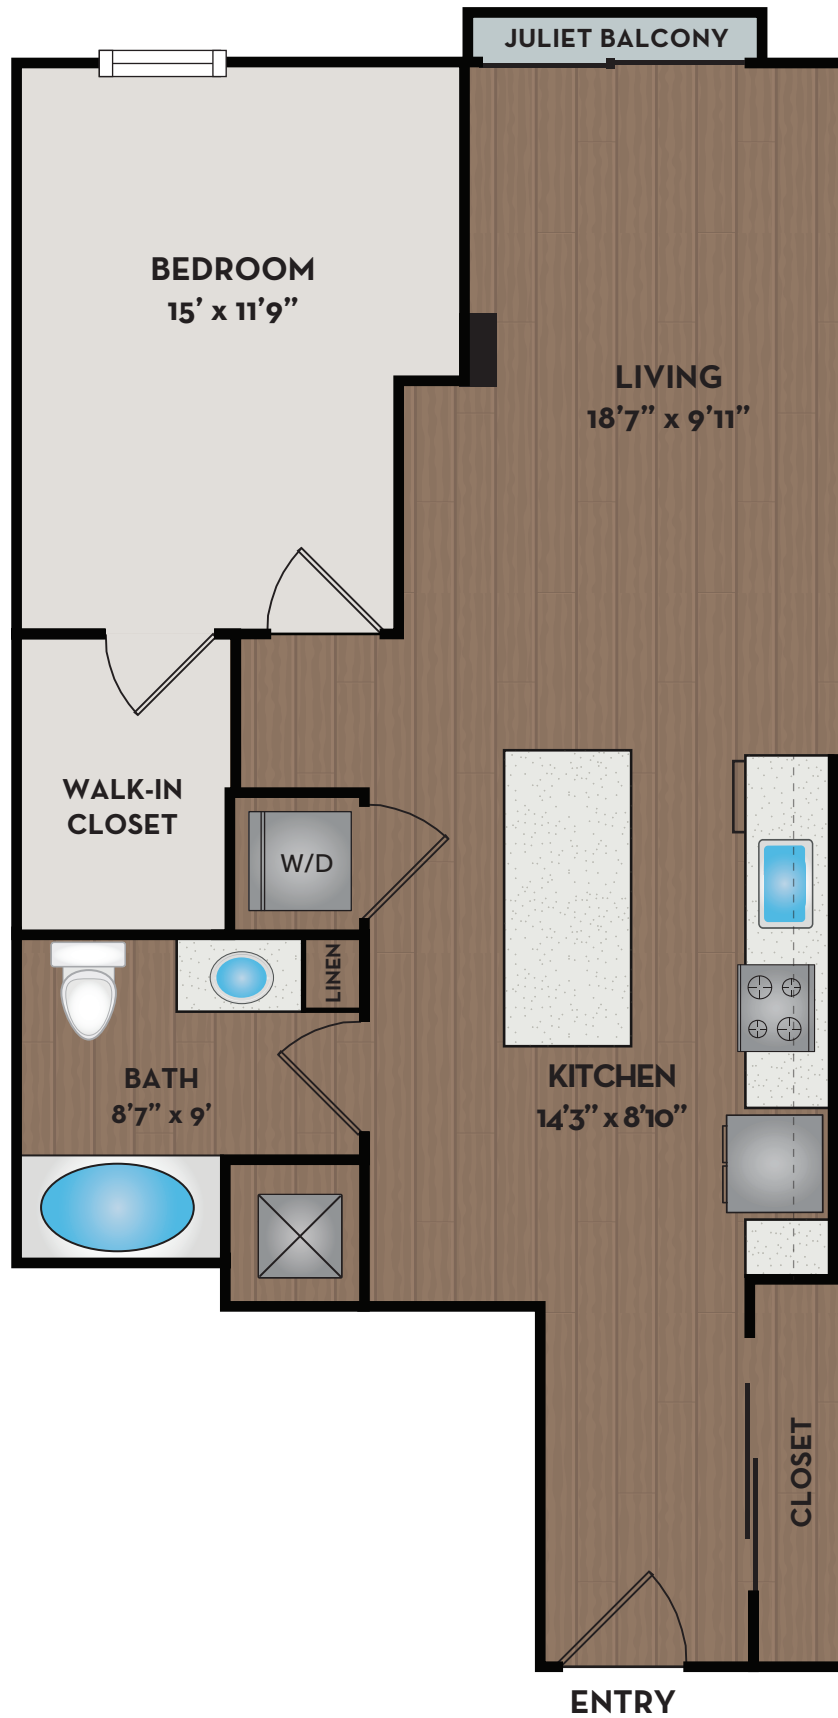

EVERGREEN V
1 BEDROOM / 1 BATHROOM
866 SQ FT

*For representation only and may vary.