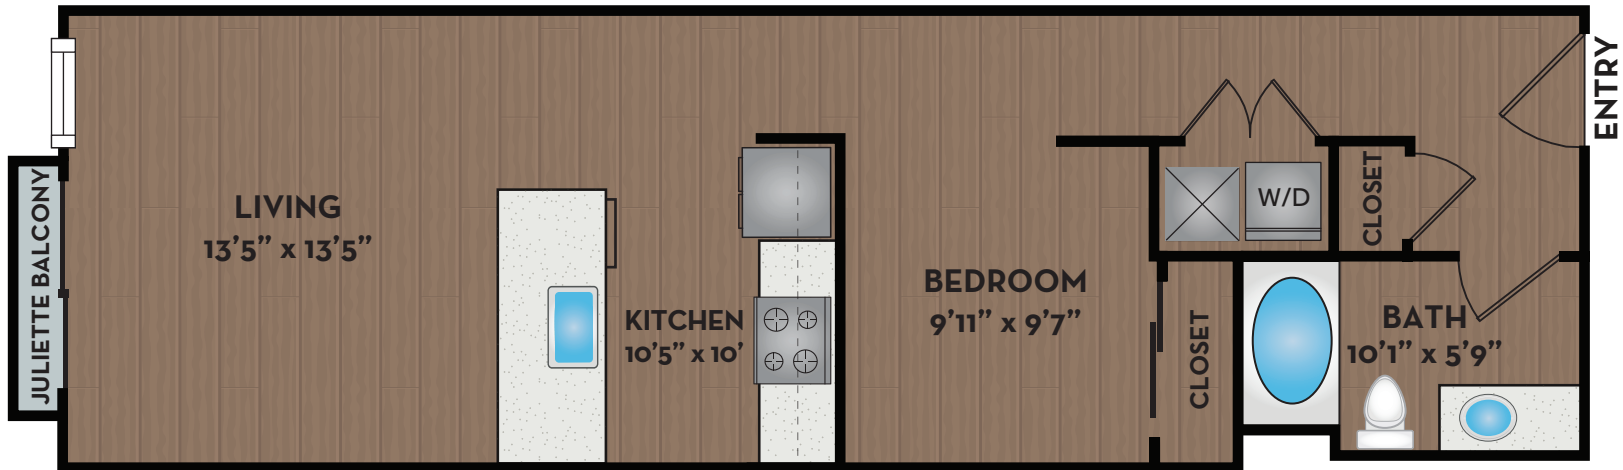

BATH
8'5" x 7'5"

W/D

ENTRY

BOTANICA IV
STUDIO
596 SQ FT

*For representation only and may vary.

BALCONIES - LEVELS 5 & 6

LIVING
8' x 13'5"

KITCHEN
9'4" x 9'10"

BEDROOM
9'11" x 9'7"

BATH
10'1" x 5'8"

CLOSET

CLOSET

W/D

ENTRY

BOTANICA V
STUDIO
610 SQ FT

*For representation only and may vary.

BOTANICA VI
STUDIO
674 SQ FT

*For representation only and may vary.

BOTANICA VII
LIVEWORK
675 SQ FT

*For representation only and may vary.

BOTANICA VIII
STUDIO
690 SQ FT

*For representation only and may vary.

BOTANICA IX
STUDIO
704 SQ FT

*For representation only and may vary.

BOTANICA X
STUDIO
704 SQ FT

*For representation only and may vary.

EVERGREEN I
1 BEDROOM / 1 BATHROOM
597 SQ FT

*For representation only and may vary.